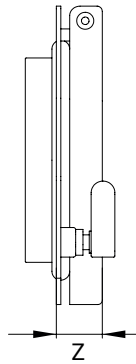

PORTLIGHTS STAINLESS STEEL ROYAL

OVERALL DIMENSIONS

CUTOUT DIMENSIONS

CODE	OVERALL DIMENSIONS				CUTOUT DIMENSIONS		Z	
	X		Y		X1			
	mm	in	mm	in	mm	in	mm	in
24121000	221	8 45/64	201	7 15/16	Ø152	6	31	1 7/32
24121001	264	10 25/64	252	9 29/32	Ø202	7 15/16	31	1 7/32
24121002	307	12 3/32	302	11 7/8	Ø252	9 29/32	31	1 7/32
24121003	393	15 15/32	375	14 25/32	Ø302	11 7/8	31	1 7/32