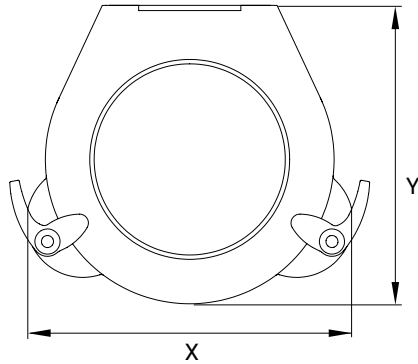

PORTLIGHTS STAINLESS STEEL ROYAL

OVERALL DIMENSIONS

CUTOUT DIMENSIONS

CODE	OVERALL DIMENSIONS				CUTOUT DIMENSIONS		Z	
	X		Y		X1			
	mm	in	mm	in	mm	in	mm	in
24121000	221	8 45/64	201	7 15/16	Ø152	6	31	1 7/32
24121001	264	10 25/64	252	9 29/32	Ø202	7 15/16	31	1 7/32
24121002	307	12 3/32	302	11 7/8	Ø252	9 29/32	31	1 7/32
24121003	393	15 15/32	375	14 25/32	Ø302	11 7/8	31	1 7/32