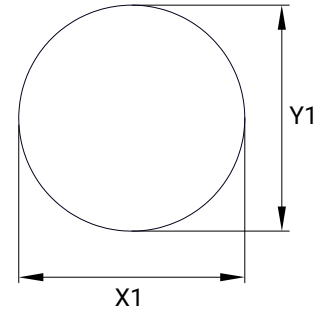

PORTLIGHTS STAINLESS STEEL ROYAL

OVERALL DIMENSIONS

CUTOUT DIMENSIONS

CODE	OVERALL DIMENSIONS				CUTOUT DIMENSIONS		Z	
	X		Y		X1			
	mm	in	mm	in	mm	in	mm	in
24121000	221	8 45/64	201	7 15/16	Ø152	6	31	1 7/32
24121001	264	10 25/64	252	9 29/32	Ø202	7 15/16	31	1 7/32
24121002	307	12 3/32	302	11 7/8	Ø252	9 29/32	31	1 7/32
24121003	393	15 15/32	375	14 25/32	Ø302	11 7/8	31	1 7/32