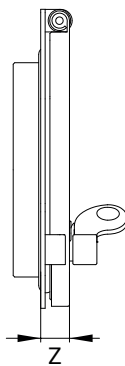

PORTLIGHTS STAINLESS STEEL HERITAGE

OVERALL DIMENSIONS

CUTOUT DIMENSIONS

| CODE | OVERALL DIMENSIONS | | | | CUTOUT DIMENSIONS | | Z | |
|----------|--------------------|----------|-----|----------|-------------------|---------|----|-----|
| | X | | Y | | X1 | | | |
| | mm | in | mm | in | mm | in | mm | in |
| 24140009 | 206 | 8 7/64 | 200 | 7 7/8 | Ø150 | 5 29/32 | 19 | 3/4 |
| 24140013 | 300 | 11 13/16 | 293 | 11 17/32 | Ø200 | 7 7/8 | 19 | 3/4 |
| 24140008 | 347 | 13 21/32 | 341 | 13 3/7 | Ø250 | 9 27/32 | 19 | 3/4 |