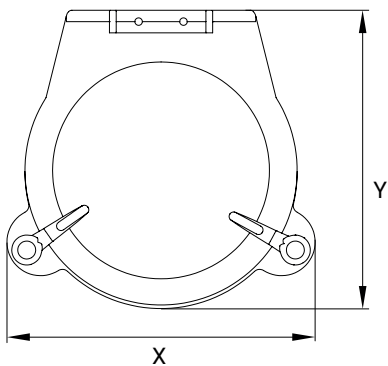

PORTLIGHTS STAINLESS STEEL HERITAGE

OVERALL DIMENSIONS

CUTOUT DIMENSIONS

| CODE | OVERALL DIMENSIONS | | | | CUTOUT DIMENSIONS | | Z | |
|----------|--------------------|----------|-----|----------|-------------------|---------|----|-----|
| | X | | Y | | X1 | | | |
| | mm | in | mm | in | mm | in | mm | in |
| 24140009 | 206 | 8 7/64 | 200 | 7 7/8 | Ø150 | 5 29/32 | 19 | 3/4 |
| 24140013 | 300 | 11 13/16 | 293 | 11 17/32 | Ø200 | 7 7/8 | 19 | 3/4 |
| 24140008 | 347 | 13 21/32 | 341 | 13 3/7 | Ø250 | 9 27/32 | 19 | 3/4 |