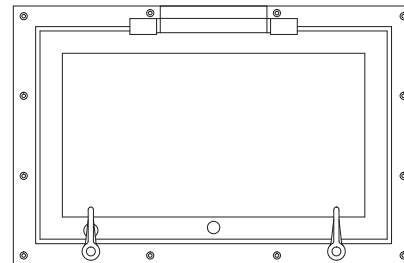

PORTLIGHTS STAINLESS STEEL HERITAGE

OVERALL DIMENSIONS

CUTOUT DIMENSIONS

| CODE | OVERALL DIMENSIONS | | | | CUTOUT DIMENSIONS | | Z | |
|----------|--------------------|----------|-----|----------|-------------------|---------|----|-----|
| | X | | Y | | X1 | | | |
| | mm | in | mm | in | mm | in | mm | in |
| 24140009 | 206 | 8 7/64 | 200 | 7 7/8 | Ø150 | 5 29/32 | 19 | 3/4 |
| 24140013 | 300 | 11 13/16 | 293 | 11 17/32 | Ø200 | 7 7/8 | 19 | 3/4 |
| 24140008 | 347 | 13 21/32 | 341 | 13 3/7 | Ø250 | 9 27/32 | 19 | 3/4 |