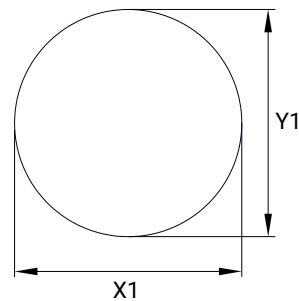

PORTLIGHTS STAINLESS STEEL HERITAGE

OVERALL DIMENSIONS

CUTOUT DIMENSIONS

| CODE | OVERALL DIMENSIONS | | | | CUTOUT DIMENSIONS | | Z | |
|----------|--------------------|----------|-----|----------|-------------------|---------|----|-----|
| | X | | Y | | X1 | | | |
| | mm | in | mm | in | mm | in | mm | in |
| 24140009 | 206 | 8 7/64 | 200 | 7 7/8 | Ø150 | 5 29/32 | 19 | 3/4 |
| 24140013 | 300 | 11 13/16 | 293 | 11 17/32 | Ø200 | 7 7/8 | 19 | 3/4 |
| 24140008 | 347 | 13 21/32 | 341 | 13 3/7 | Ø250 | 9 27/32 | 19 | 3/4 |