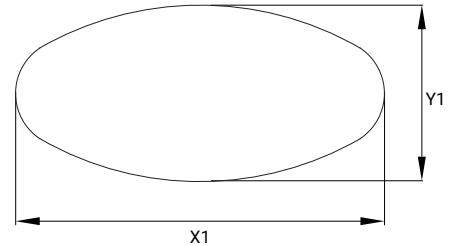

PORTLIGHTS ALUMINUM EON SERIES

OVERALL DIMENSIONS

CUTOUT DIMENSIONS

CODE	OVERALL DIMENSIONS				CUTOUT DIMENSIONS				Z	
	X		Y		X1		Y1			
	mm	in	mm	in	mm	in	mm	in	mm	in
24241001	400	15 3/4	200	7 7/8	310	12 3/16	110	4 5/16	30	1 11/64
24241002	460	18 1/8	220	8 11/16	370	14 9/16	130	5 1/8	30	1 11/64

OVERALL DIMENSIONS

CUTOUT DIMENSIONS

CODE	OVERALL DIMENSIONS				CUTOUT DIMENSIONS				Z	
	X		Y		X1		Y1			
	mm	in	mm	in	mm	in	mm	in	mm	in
24241000	400	15 3/4	200	7 7/8	310	12 3/16	110	4 5/16	30	1 11/64
24241003	410	16 1/8	210	8 1/4	380	14 15/16	180	7 1/16	30	1 11/64
24241005	490	19 5/16	200	7 7/8	400	15 3/4	110	4 5/16	30	1 11/64