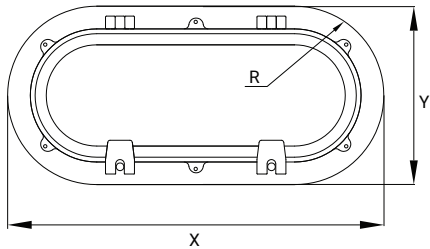

PORTLIGHTS ALUMINUM EON SERIES

OVERALL DIMENSIONS

CUTOUT DIMENSIONS

CODE	OVERALL DIMENSIONS				CUTOUT DIMENSIONS				Z	
	X		Y		X1		Y1			
	mm	in	mm	in	mm	in	mm	in	mm	in
24241001	400	15 3/4	200	7 7/8	310	12 3/16	110	4 5/16	30	1 11/64
24241002	460	18 1/8	220	8 11/16	370	14 9/16	130	5 1/8	30	1 11/64

OVERALL DIMENSIONS

CUTOUT DIMENSIONS

CODE	OVERALL DIMENSIONS				CUTOUT DIMENSIONS				Z	
	X		Y		X1		Y1			
	mm	in	mm	in	mm	in	mm	in	mm	in
24241000	400	15 3/4	200	7 7/8	310	12 3/16	110	4 5/16	30	1 11/64
24241003	410	16 1/8	210	8 1/4	380	14 15/16	180	7 1/16	30	1 11/64
24241005	490	19 5/16	200	7 7/8	400	15 3/4	110	4 5/16	30	1 11/64