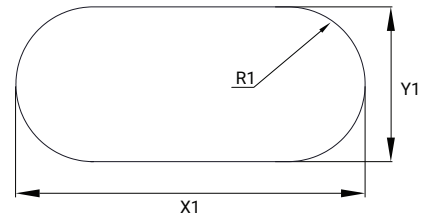

PORTLIGHTS ALUMINUM EON SERIES

OVERALL DIMENSIONS

CUTOUT DIMENSIONS

CODE	OVERALL DIMENSIONS				CUTOUT DIMENSIONS				Z	
	X		Y		X1		Y1			
	mm	in	mm	in	mm	in	mm	in	mm	in
24241001	400	15 3/4	200	7 7/8	310	12 3/16	110	4 5/16	30	1 11/64
24241002	460	18 1/8	220	8 11/16	370	14 9/16	130	5 1/8	30	1 11/64

OVERALL DIMENSIONS

CUTOUT DIMENSIONS

CODE	OVERALL DIMENSIONS				CUTOUT DIMENSIONS				Z	
	X		Y		X1		Y1			
	mm	in	mm	in	mm	in	mm	in	mm	in
24241000	400	15 3/4	200	7 7/8	310	12 3/16	110	4 5/16	30	1 11/64
24241003	410	16 1/8	210	8 1/4	380	14 15/16	180	7 1/16	30	1 11/64
24241005	490	19 5/16	200	7 7/8	400	15 3/4	110	4 5/16	30	1 11/64