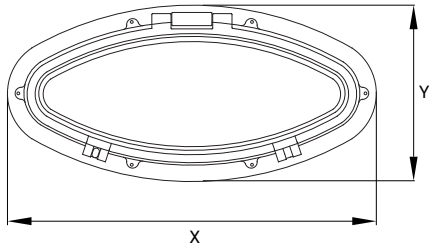

PORTLIGHTS ALUMINUM EON SERIES

OVERALL DIMENSIONS

CUTOUT DIMENSIONS

CODE	OVERALL DIMENSIONS				CUTOUT DIMENSIONS				Z	
	X		Y		X1		Y1			
	mm	in	mm	in	mm	in	mm	in	mm	in
24241001	400	15 3/4	200	7 7/8	310	12 3/16	110	4 5/16	30	1 11/64
24241002	460	18 1/8	220	8 11/16	370	14 9/16	130	5 1/8	30	1 11/64

OVERALL DIMENSIONS

CUTOUT DIMENSIONS

CODE	OVERALL DIMENSIONS				CUTOUT DIMENSIONS				Z	
	X		Y		X1		Y1			
	mm	in	mm	in	mm	in	mm	in	mm	in
24241000	400	15 3/4	200	7 7/8	310	12 3/16	110	4 5/16	30	1 11/64
24241003	410	16 1/8	210	8 1/4	380	14 15/16	180	7 1/16	30	1 11/64
24241005	490	19 5/16	200	7 7/8	400	15 3/4	110	4 5/16	30	1 11/64