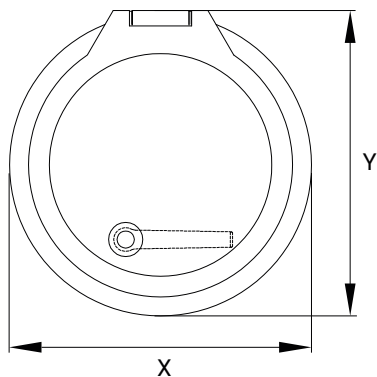

PORTLIGHTS ALUMINUM COMPASS SERIES

OVERALL DIMENSIONS

CUTOUT DIMENSIONS

CODE	OVERALL DIMENSIONS				CUTOUT DIMENSIONS				Z	
	X		Y		X1		Y1			
	mm	in	mm	in	mm	in	mm	in	mm	in
24261000	Ø350	13 3/4	354	14	Ø258	10 1/5	-	-	26	1 1/32
24261001	Ø560	22	573	22 4/7	Ø470	18 1/2	-	-	26	1 1/32
24261002	410	16 1/8	275	10 13/16	318	12 1/2	178	7	24	15/16
24261002	410	16 1/8	275	10 13/16	318	12 1/2	178	7	24	15/16