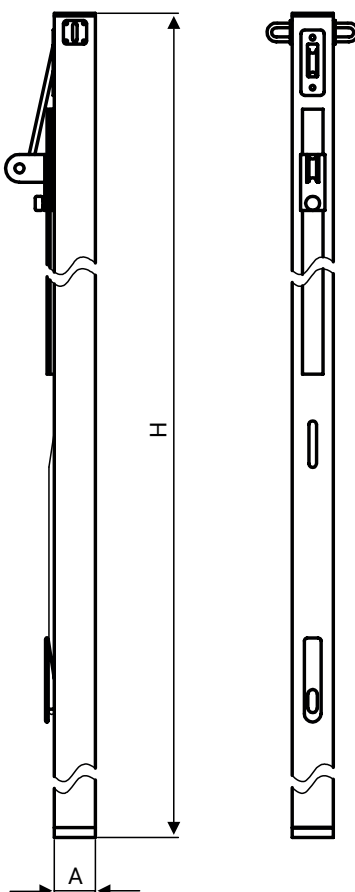

Bimini kit - Tube. Technical data.

BIMINI KIT TUBE			
TUBE CODE	TUBE OUTER DIAMETER A	TUBE LENGTH H	DIVISIBLE POLE
280.500	44	2400	NO
280.500/D2200	44	2200	YES
280.505	60	2400	NO