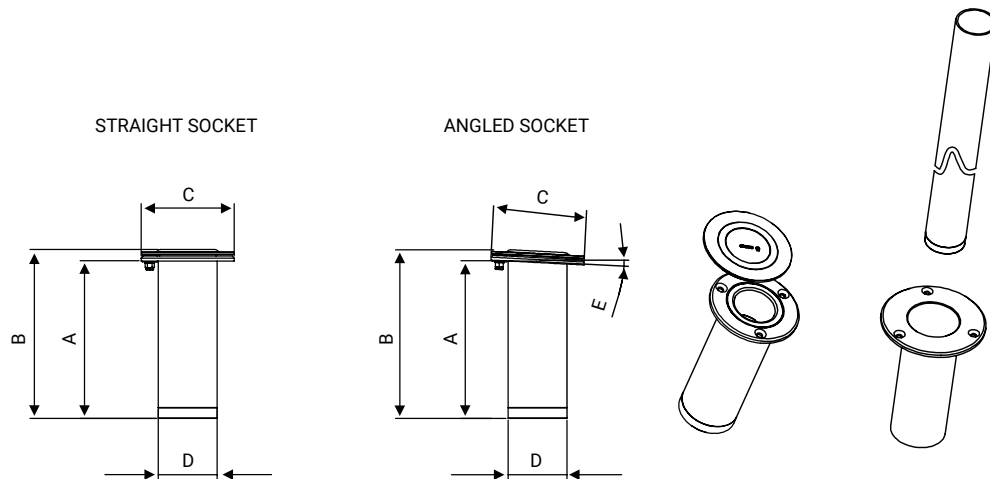

## Bimini kit - Socket.

#### SOCKET FOR TUBE Ø 44

CODE	MODEL	A	B	C	D	E
599.550	STRAIGHT	161	172	95	60	-
599.561	ANGLED	161	172	95	60	3°

#### SOCKET FOR TUBE Ø 60

CODE	MODEL	A	B	C	D	E
599.575	STRAIGHT	161	172	111.5	76	-
599.574	ANGLED	161	172	111.5	76	3°