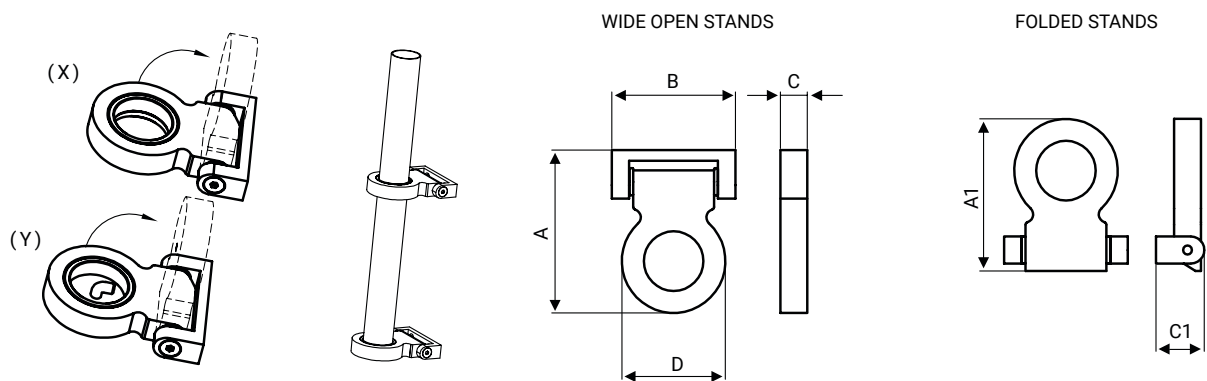

Bimini kit - Folding stands.

Technical data.

SUPPORT FOR TUBE Ø 44

STAND CODE	POSITION	A	A1	B	C	C1	D
599.553/A	X	121	113	92	20	36	77
599.554/A	Y	121	113	92	20	36	77

SUPPORT FOR TUBE Ø 60

STAND CODE	POSITION	A	A1	B	C	C1	D
599.577/A	X	137	129	92	20	36	93
599.578/A	Y	137	129	92	20	36	93