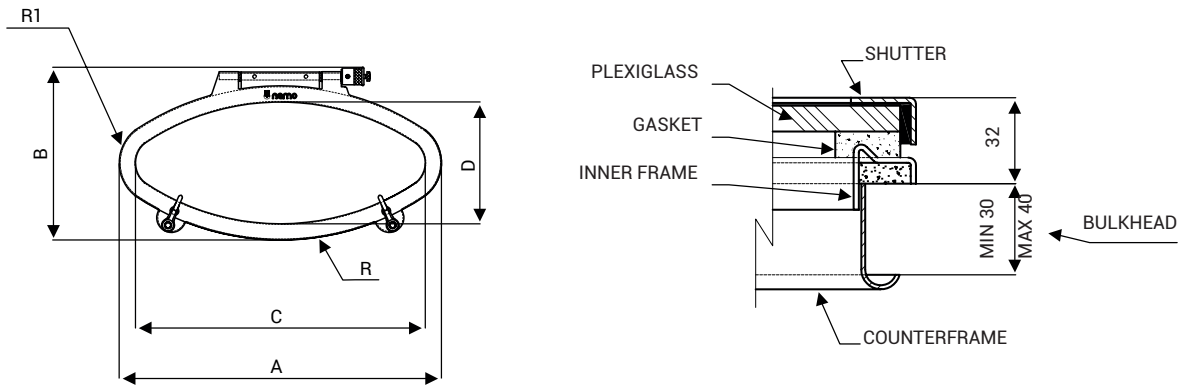

>> Stainless Steel Portlight - elliptical opening window. Technical data.

ELLIPTICAL OPENING PORTLIGHT

PORTLIGHT CODE	OVERALL DIMENSIONS				CUT-OUT SIZE		CLEAR GLASS SIZE	
	A	B	R	R1	C	D		
218.960	495	264	399	64	455	197	447	189

OPTIONALS

PORTLIGHT CODE	MOSQUITO NET CODE	STAINLESS STEEL MOSQUITO NET CODE	DARKENING PANEL CODE	STORM COVER CODE
218.960	599.412	599.466	599.413	519.187

Portlights are supplied complete with standard outer frame for 30 to 40 mm bulkhead thickness; customised outer frames for other bulkhead thicknesses should be ordered directly from Nemo.