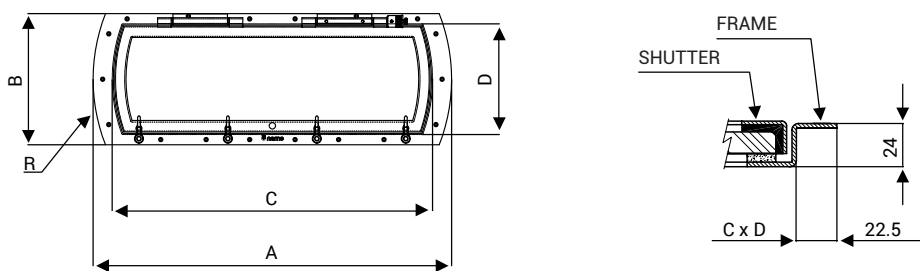

>> Stainless Steel Portlight - rectangular opening window without outer frame.
Technical data.

RECTANGULAR OPENING PORTLIGHT

PORTLIGHT CODE	OVERALL DIMENSIONS			CUT-OUT SIZE		CLEAR GLASS SIZE	
	A	B	R	C	D		
218.711	790	289	397	706	244	651	189