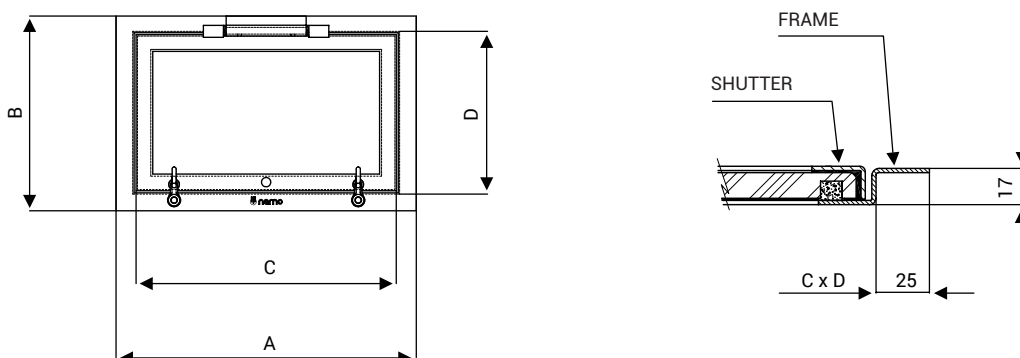

## >> Stainless Steel Portlight - rectangular opening window without outer frame.

Technical data.

### RECTANGULAR OPENING PORTLIGHT

PORTLIGHT CODE	OVERALL DIMENSIONS		CUT-OUT SIZE		CLEAR GLASS SIZE	
	A	B	C	D		
218.782/E	450	292	400	244	346	190
218.779	298	290	248	243	194	189
218.780/VSFN	450	292	400	244	346	190