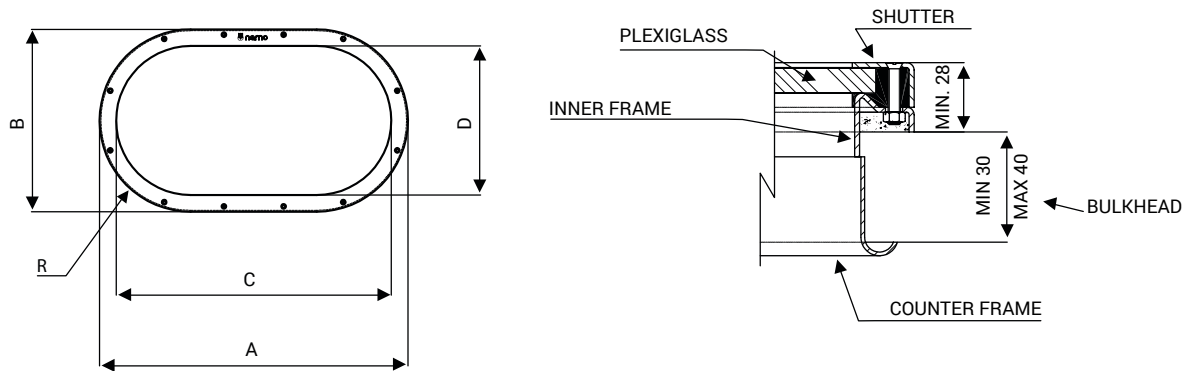

>> Stainless Steel Portlight - oval fixed window. Technical data.

OVAL FIXED PORTLIGHT

PORTLIGHT CODE	OVERALL DIMENSIONS			CUT-OUT SIZE		CLEAR GLASS SIZE	
	A	B	R	C	D		
218.740	465	275	137.5	426	236	417	227
218.745	598	298	149	557	259	550	250

Portlights are supplied complete with standard outer frame for 30 to 40 mm bulkhead thickness; customised outer frames for other bulkhead thicknesses should be ordered directly from Nemo.