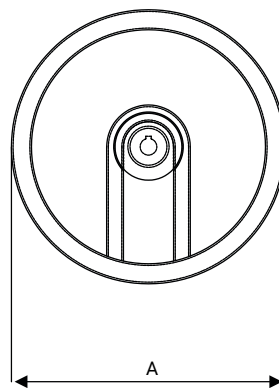

>> Bravo Steering Wheel. Technical data.

BRAVO STEERING WHEEL

STEERING WHEEL CODE	OVERALL DIMENSIONS
	A
259.440	Ø 380
259.410	Ø 410
259.380	Ø 460