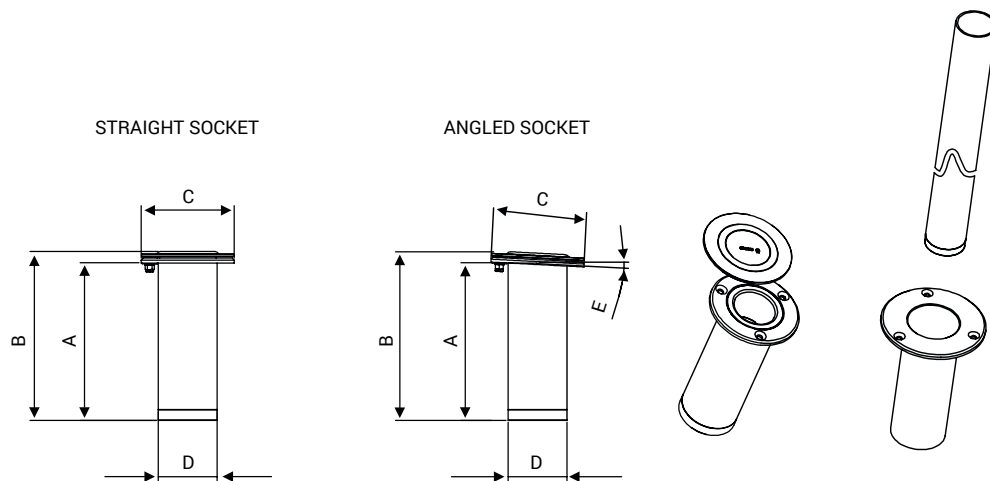

>> Bimini kit - Socket. Technical data.

SOCKET FOR TUBE Ø 44

CODE	MODEL	A	B	C	D	E
599.550	STRAIGHT	161	172	95	60	-
599.561	ANGLED	161	172	95	60	3°

SOCKET FOR TUBE Ø 60

CODE	MODEL	A	B	C	D	E
599.575	STRAIGHT	161	172	111.5	76	-
599.574	ANGLED	161	172	111.5	76	3°