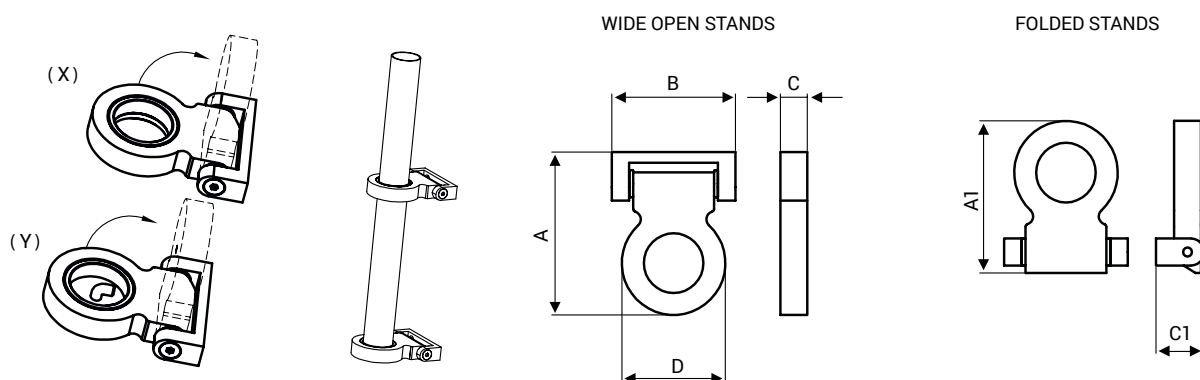

>> Bimini kit - Folding stands.

Technical data.

SUPPORT FOR TUBE Ø 44							
STAND CODE	POSITION	A	A1	B	C	C1	D
599.553/A	X	121	113	92	20	36	77
599.554/A	Y	121	113	92	20	36	77

SUPPORT FOR TUBE Ø 60							
STAND CODE	POSITION	A	A1	B	C	C1	D
599.577/A	X	137	129	92	20	36	93
599.578/A	Y	137	129	92	20	36	93